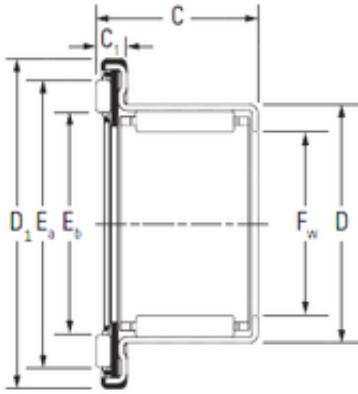

Pet Food Manufacturing Equipment Manu...

Sunpring China Manufacturer Fortified Rice
Kernel Making Machine Artificial Rice Extruder
Rice Making Machine Price

Bearing No.

Size	25x37x22.2 mm
Bore Diameter	25 mm
Outer Diameter	37 mm
Width	22,2 mm
d	25 mm
D	37 mm
C	22,2 mm

Bearing 2D drawings and 3D CAD models